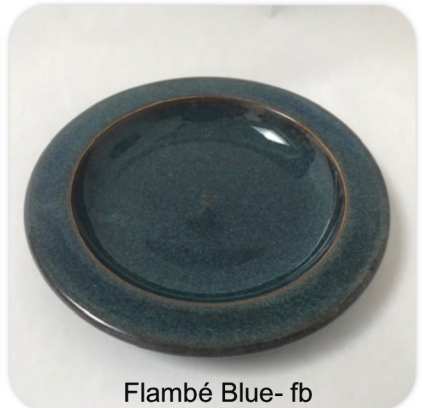

## Glaze Colors 2020

Honey - hy

Speckled Moss - sm

Reef - rf

Light Blue Lagoon - lbl

Blue Lagoon - bl

Aqua Lagoon - al

Moss Jungle - mj

Green Reef - gr

Flambé Blue- fb

Berry- by

Cobalt - cb

Temptoku White Brush - twb