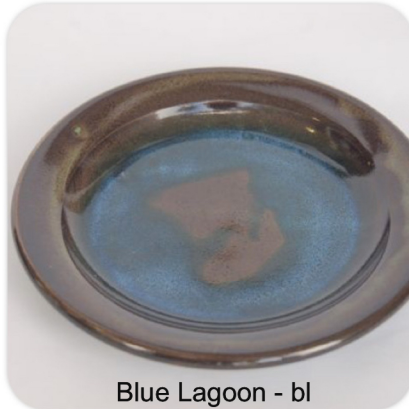

## Glaze Colors 2020

White - wh

Bright White - bw

White Iron Edge - whie

Sand Dollar - sd

Yellow - yl

Jungle Green - jg

Seafoam - sf

Castile Blue - cs

Butter - bt

Shino - sh

Butter Squash - bs

Sand Dollar Splash - ss

## Glaze Colors 2020

Honey - hy

Speckled Moss - sm

Reef - rf

Light Blue Lagoon - lbl

Blue Lagoon - bl

Aqua Lagoon - al

Moss Jungle - mj

Green Reef - gr

Flambé Blue- fb

Berry- by

Cobalt - cb

Temptoku White Brush - twb