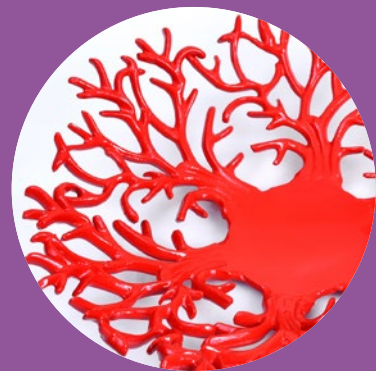

xylo
SETS THE TONE™

PERSONALIZED CLEARSTONE™
COLOR-MATCHING SYSTEM

AUTHENTIC-LOOKING
WOOD PATTERN FINISH

BEAUTIFULLY BOLD
COLOR FINISH

EXQUISITE BLACK
& WHITE FINISH

Jazzing It Up

XYLO has taken a decades-old mainstay of the foodservice industry - stainless steel buffetware - and breathed new life into it. We believe that catering companies, party planners, event halls, and banqueting folks of all backgrounds should have the freedom to jazz up their tabletops and food stations with a transformative collection of colorful buffetware. The XYLO lineup effortlessly merges beauty and functionality into a spectacular solution that dramatically sets the tone of every event 🎷