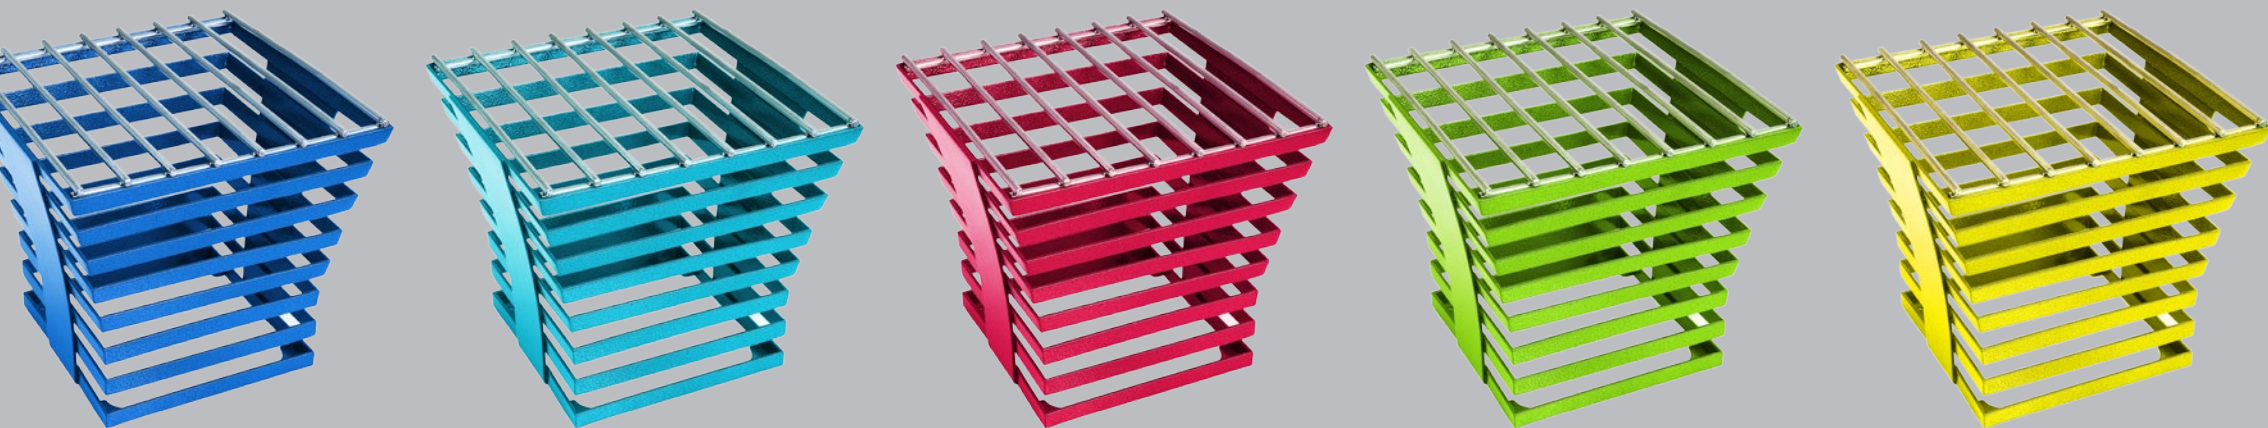

Tuning In

We're continuously creating a vibrant repository of colors, shapes and patterns to help you push creative boundaries and pull themes together. The items featured are only a partial sampling of the myriad options available for your professional use. So give us a ring, blast over an email, or stop by our spacious New York showroom in person. We are the people behind XYLO and we'd love to meet you. 🏠